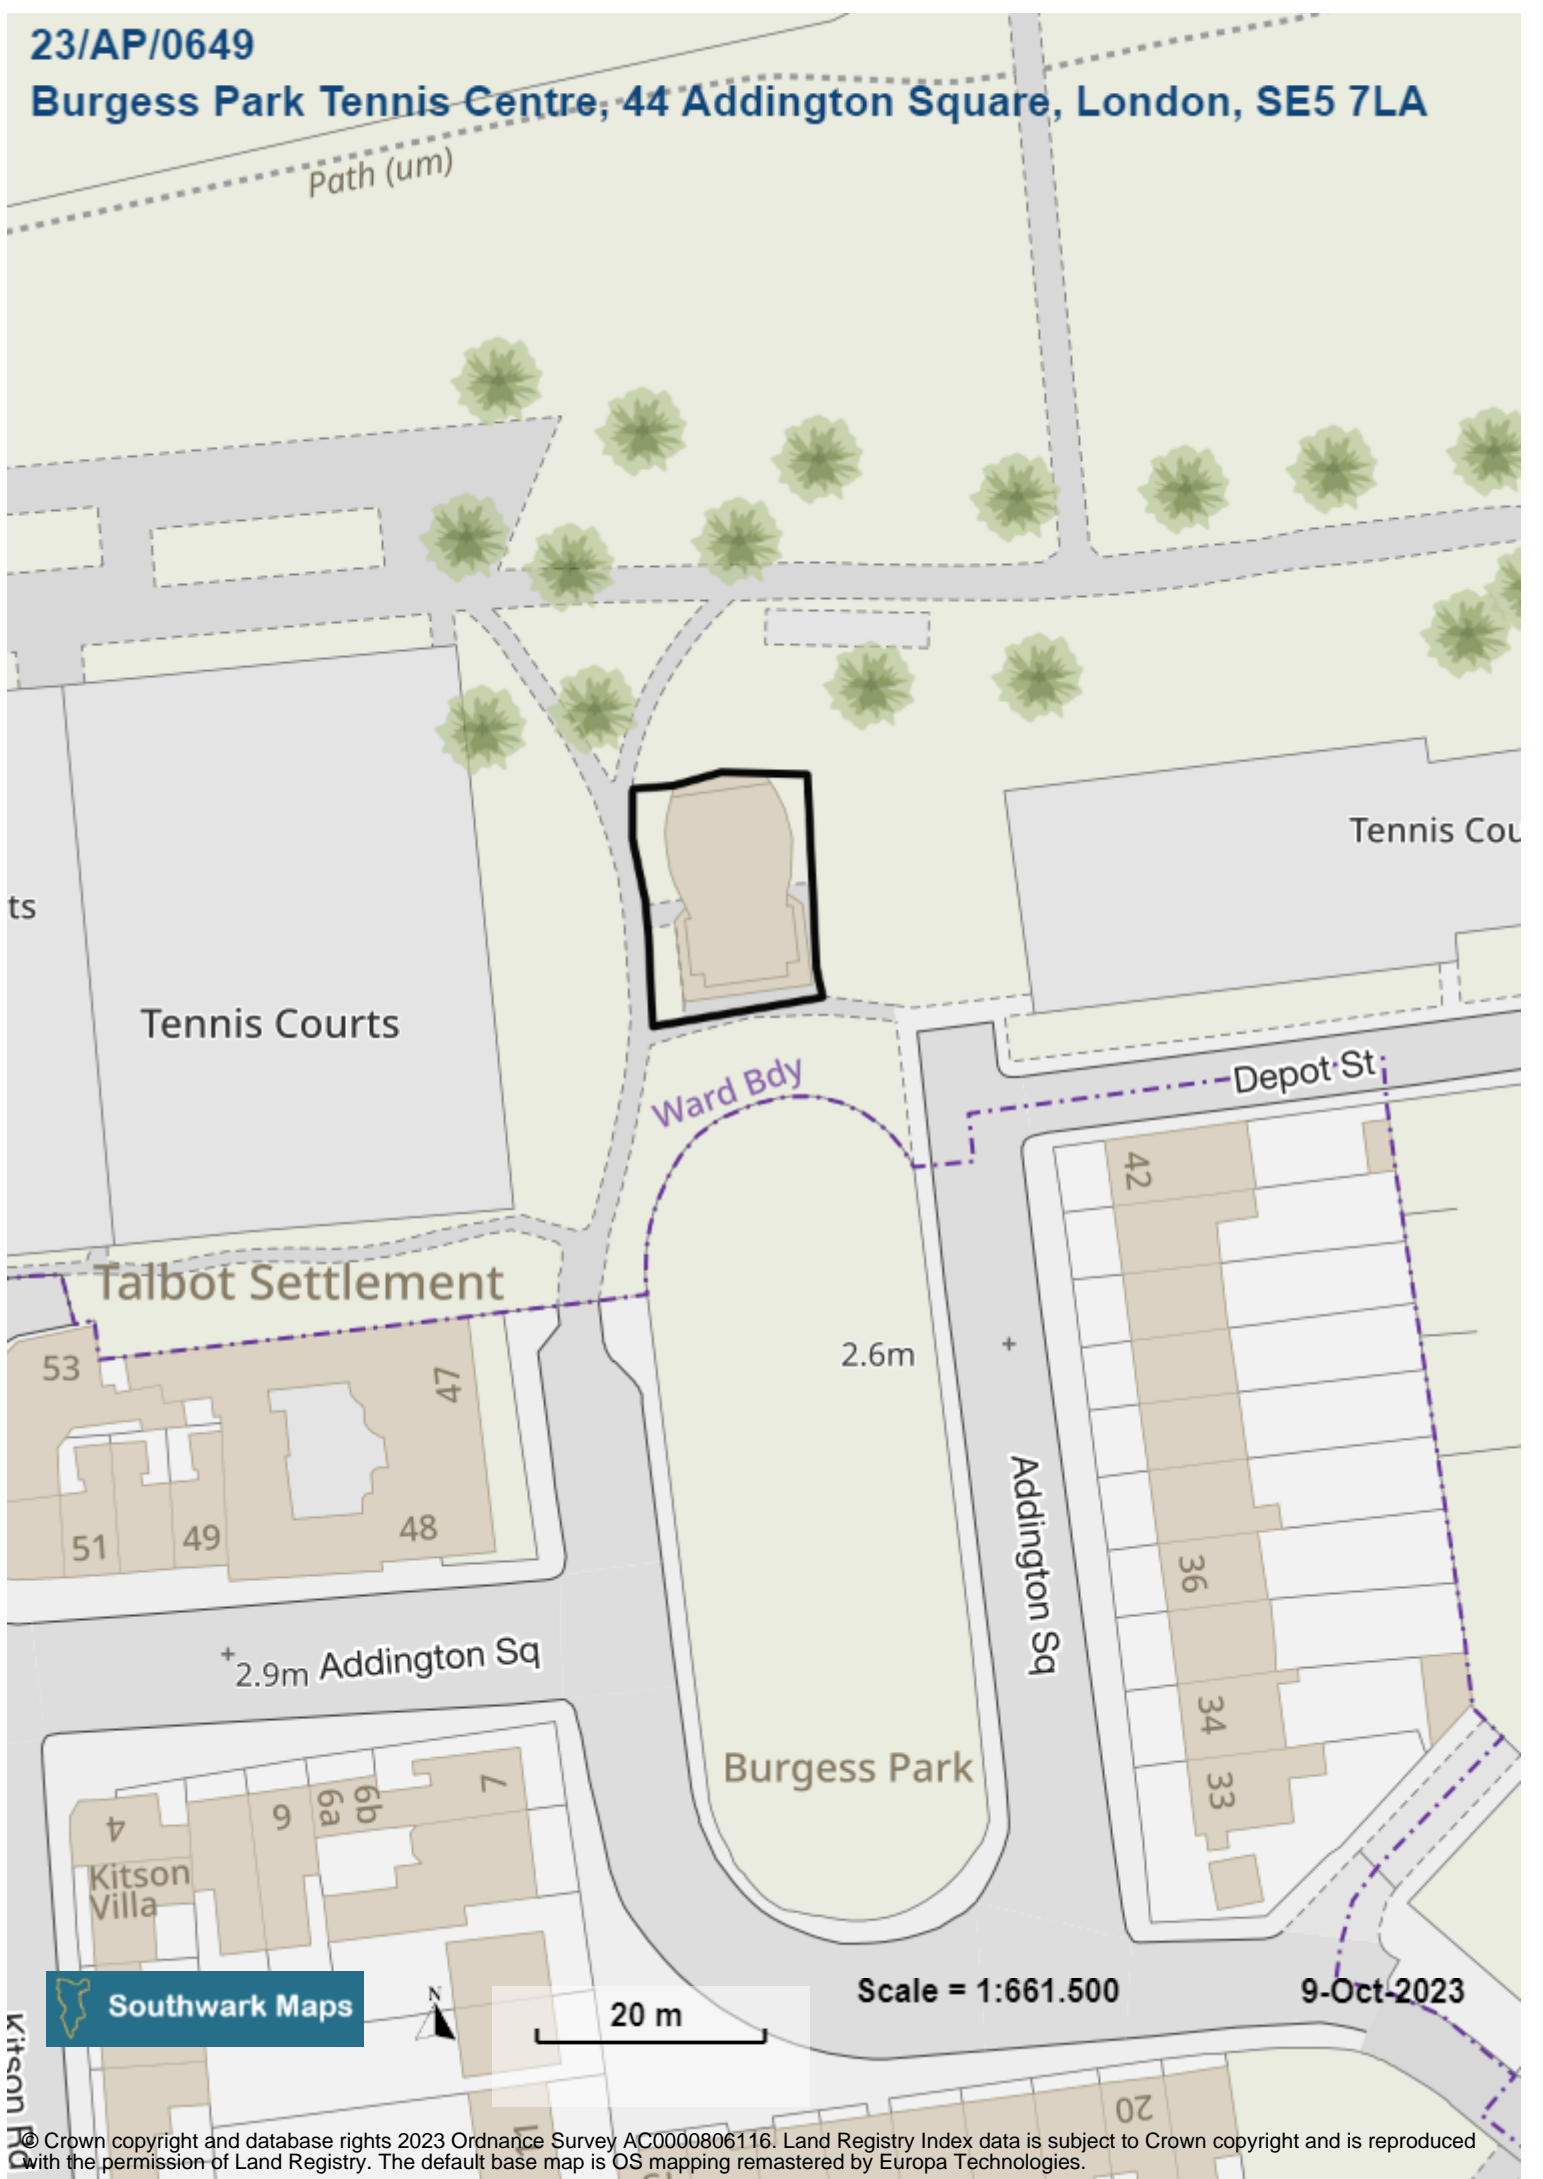

23/AP/0649

Burgess Park Tennis Centre, 44 Addington Square, London, SE5 7LA

Southwark Maps

Scale = 1:661.500

9-Oct-2023